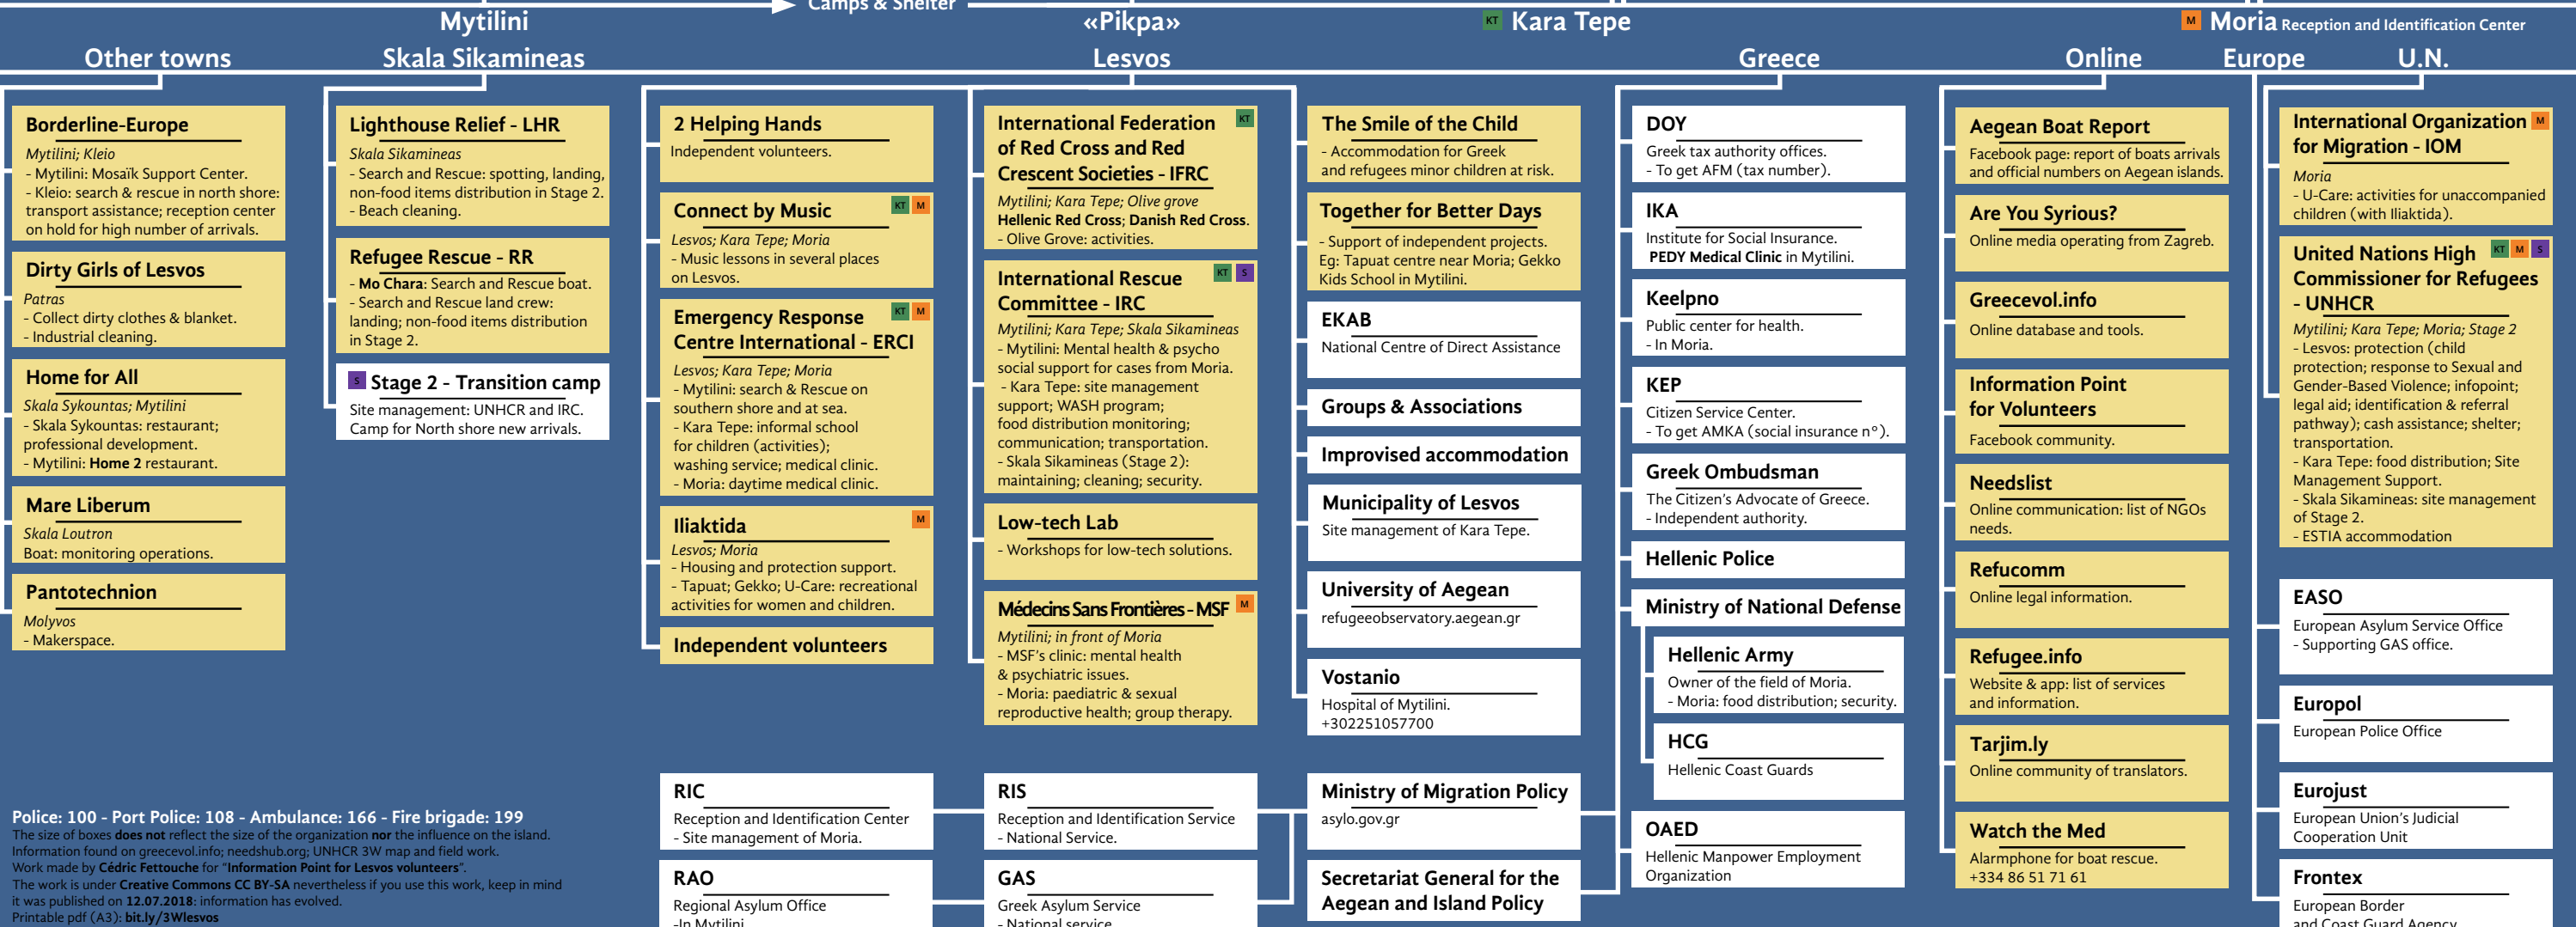

Lesvos 3W map: NGOs and services

11.07.2018 - Who? Where? What?