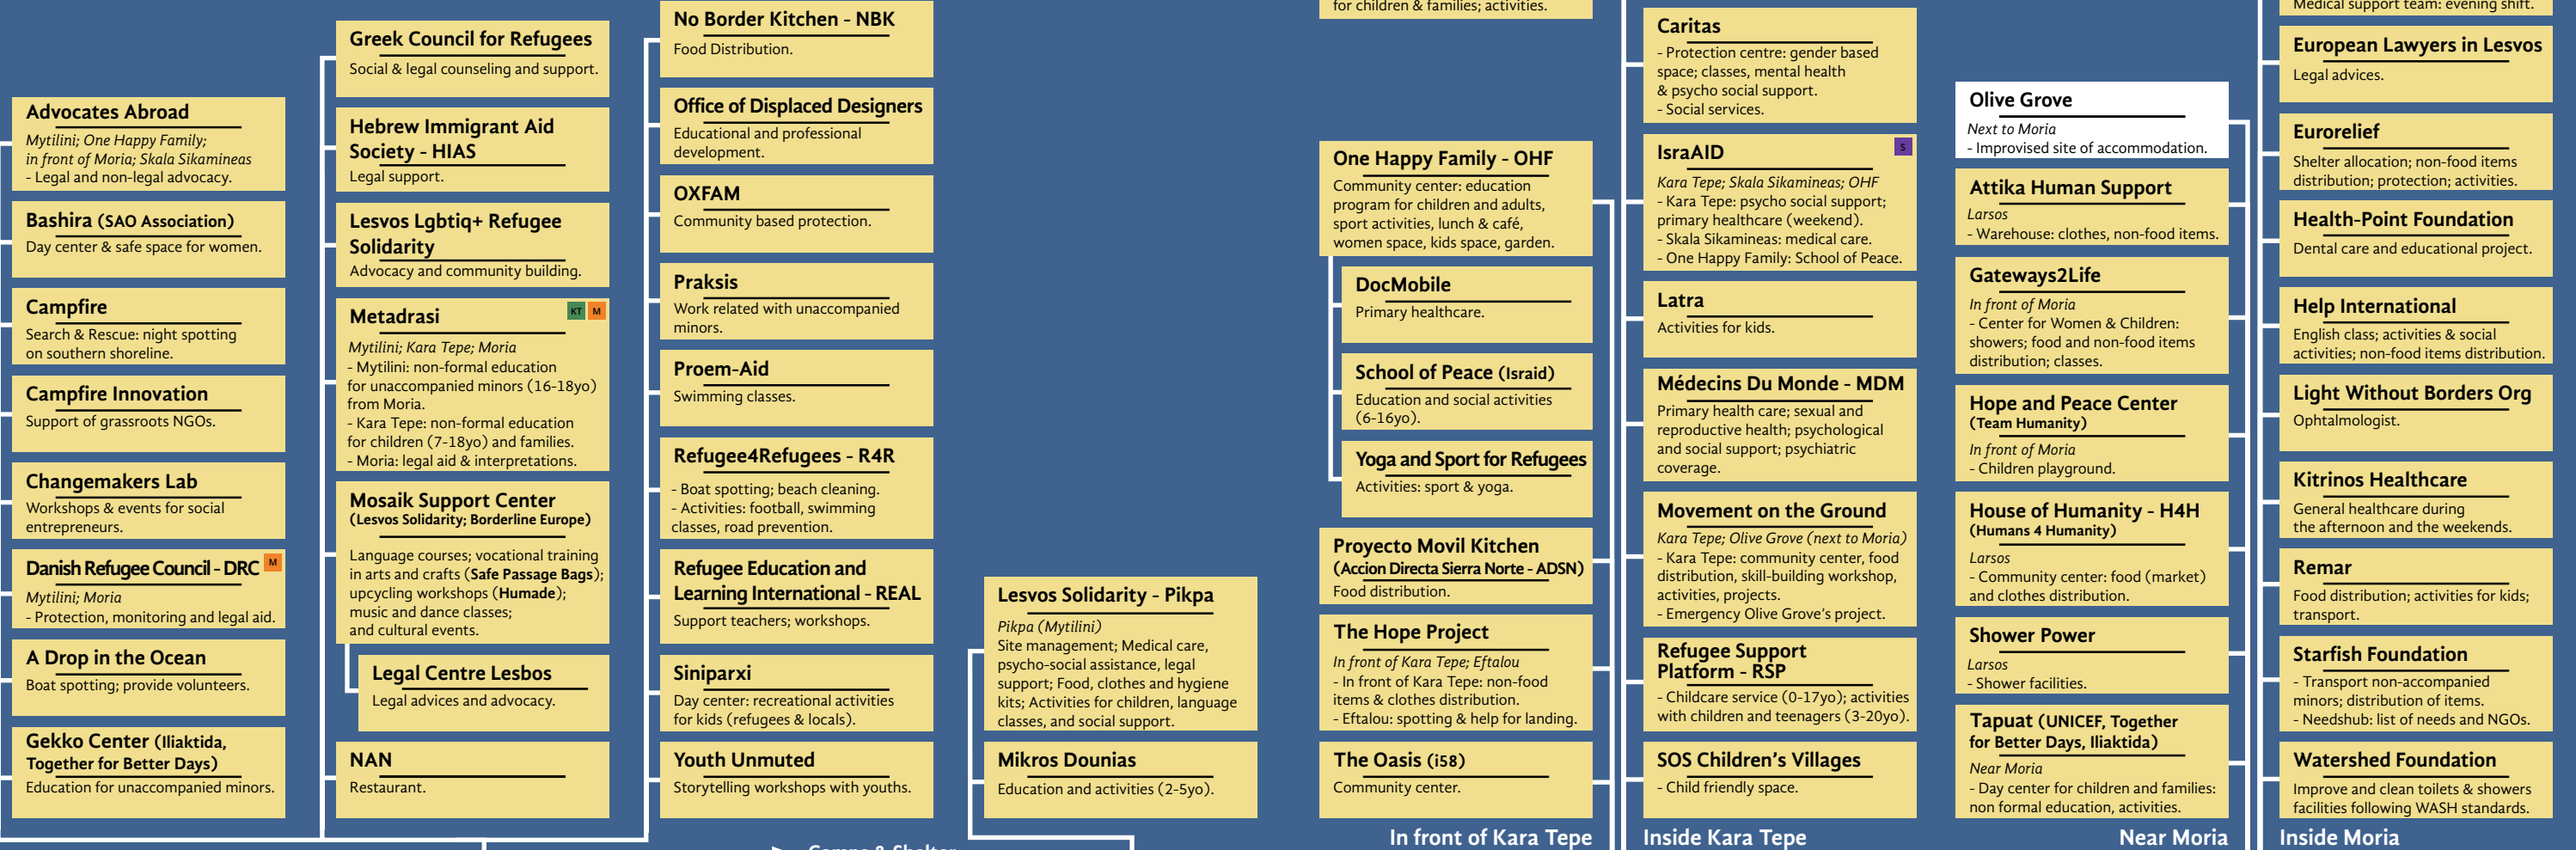

Lesvos 3W map: NGOs and services

11.07.2018 - Who? Where? What?