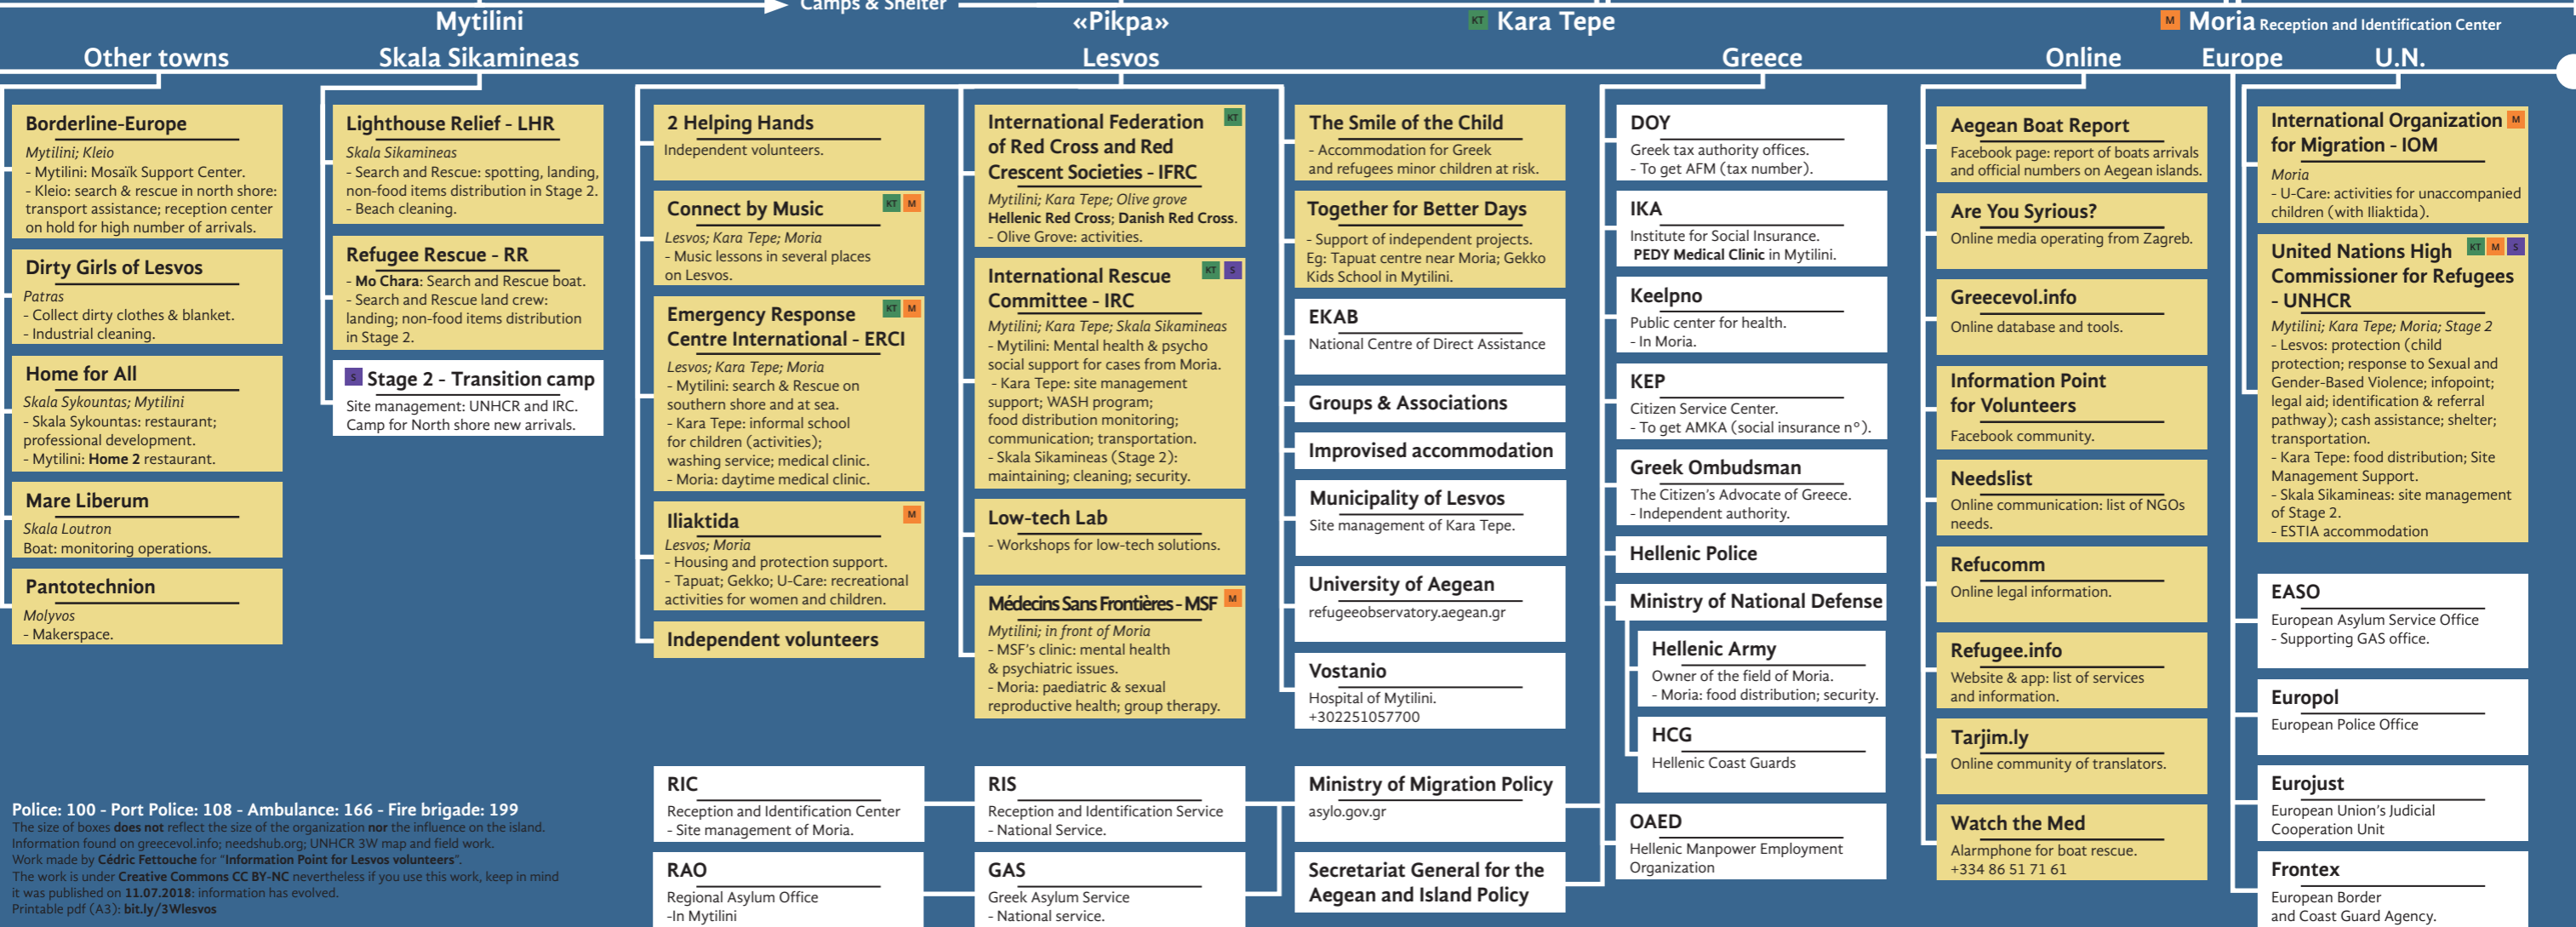

Lesvos 3W map: NGOs and services

11.07.2018 - Who? Where? What?

Police: 100 - Port Police: 108 - Ambulance: 166 - Fire brigade: 199
 The size of boxes does not reflect the size of the organization nor the influence on the island.
 Information found on greecevol.info; needshub.org; UNHCR 3W map and field work.
 Work made by Cédric Fettoche for "Information Point for Lesbos volunteers".
 The work is under Creative Commons CC BY-NC nevertheless if you use this work, keep in mind it was published on 11.07.2018: information has evolved.
 Printable pdf (A3): bit.ly/3Wlesvos