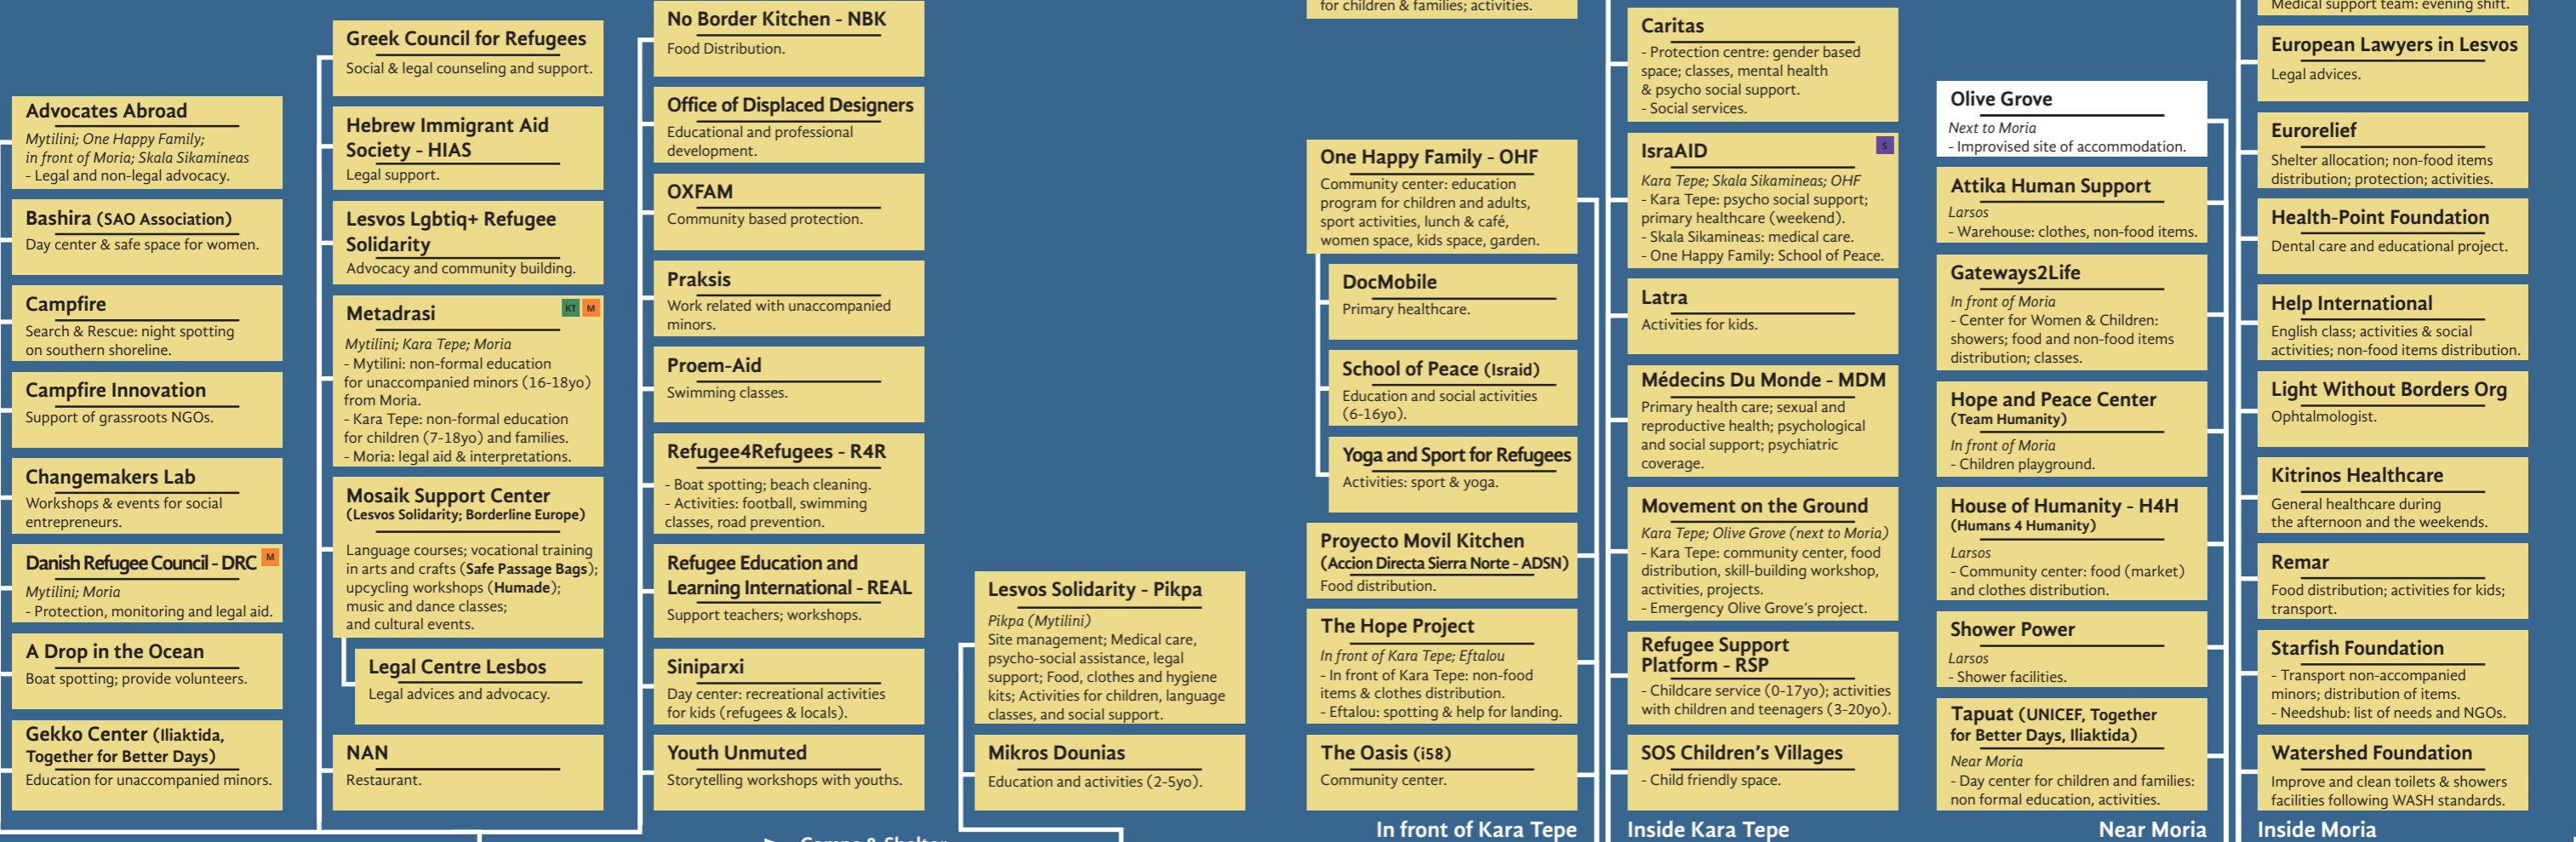

Lesvos 3W map: NGOs and services

11.07.2018 - Who? Where? What?

Police: 100 - Port Police: 108 - Ambulance: 166 - Fire brigade: 199
 The size of boxes does not reflect the size of the organization nor the influence on the island.
 Information found on greecevol.info; needshub.org; UNHCR 3W map and field work.
 Work made by Cédric Fettoche for "Information Point for Lesbos volunteers".
 The work is under Creative Commons CC BY-NC nevertheless if you use this work, keep in mind it was published on 11.07.2018: information has evolved.
 Printable pdf (A3): bit.ly/3Wlesvos